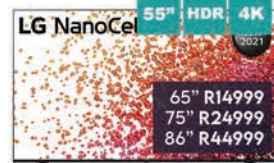

SAMSUNG QA55QN90AAK
50" 4K 100

- 100% Color Volume with Quantum Dot
- Dual LED
- Quantum HDR
- Quantum Processor Lite 4K
- AirSlim
- 14SAM-50QN90AAK/55QN90AKX/65QN90AKX

R19999

SAVE R1000

LG

LG UHD TV 55"
55UP7500 Series 4K

R9999

SAVE R1600

LG 55NANO75VPA
55" NANO 4K

- Real 4K NANO Cell for Pure colour with Nano Color, Nano Accuracy
- A5 AI Processor 4k with AI 4K upscaling
- 14LG-55NANO75VPA/65NANO75VPA/75NANO75VPA/86NANO85VPA

R11999

SAVE R1200

LG 55NANO80VPA
55" NANO 4K

- Over a billion pure colours
- Deep Blacks with Local Dimming Entertainment
- HDR for impressive cinema, sport and gaming
- 114LG-55NANO80VPA/75NANO80VPA

R13999