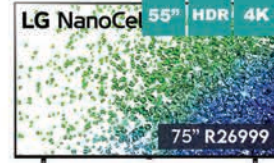

R9999

SAVE R1600

LG 55NANO75VPA
55" NANO 4K

- Real 4K NANO Cell for Pure colour with Nano Color, Nano Accuracy
- A5 AI Processor 4k with AI 4K upscaling
- 14LG-55NANO75VPA/65NANO75VPA/75NANO75VPA/86NANO85VPA

R11999

SAVE R1200

LG 55NANO80VPA
55" NANO 4K

- Over a billion pure colours
- Deep Blacks with Local Dimming Entertainment
- HDR for impressive cinema, sport and gaming
- 114LG-55NANO80VPA/75NANO80VPA

R13999