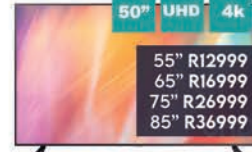

SAMSUNG QA50Q60AAK
50" UHD 4K